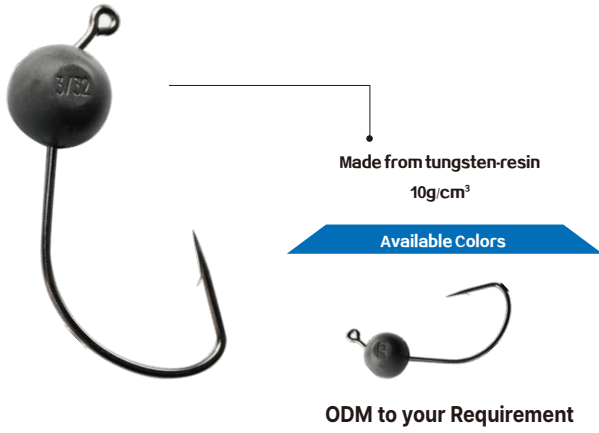

TUNGSTEN-RESIN WACKY JIG HEAD