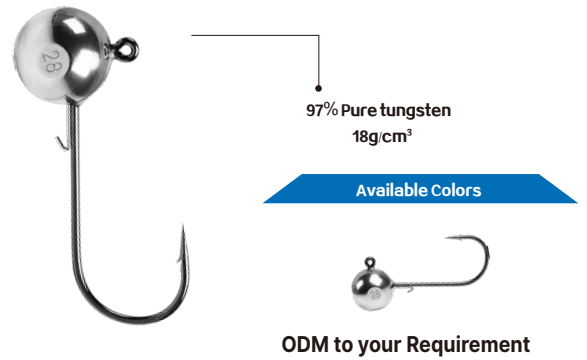

TUNGSTEN BALL JIG HEAD

TUNGSTEN BALL JIG HEAD			
Cat.#	Weights	Hook Size	No./Pack
116TBJ	1/16oz.(1.8g)	#4 #2 #1 #1/0	5
332TBJ	3/32oz.(2.7g)	#4 #2 #1 #1/0	5
18TBJ	1/8oz. (3.5g)	#4 #2 #1 #1/0 #2/0 #3/0	4
316TBJ	3/16oz.(5.3g)	#4 #2 #1 #1/0 #2/0 #3/0 #4/0 #5/0 #6/0	3
14TBJ	1/4oz. (7.0g)	#2 #1 #1/0 #2/0 #3/0 #4/0 #5/0 #6/0	3
38TBJ	3/8oz. (10.5g)	#2 #1 #1/0 #2/0 #3/0 #4/0 #5/0 #6/0	2
12TBJ	1/2oz. (14.0g)	#1 #1/0 #2/0 #3/0 #4/0 #5/0 #6/0	2
58TBJ	5/8oz. (17.5g)	#1 #1/0 #2/0 #3/0 #4/0 #5/0 #6/0	1
34TBJ	3/4oz. (21.0g)	#2/0 #3/0 #4/0 #5/0 #6/0	1
1TBJ	1.0oz. (28.0g)	#2/0 #3/0 #4/0 #5/0 #6/0	1