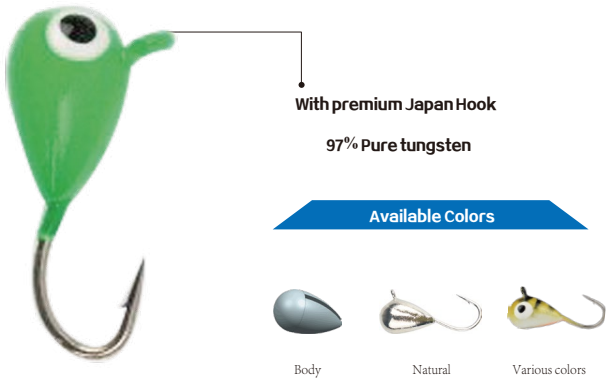

TUNGSTEN DROP ICE JIG

With premium Japan Hook

97% Pure tungsten

Available Colors

Body

Natural

Various colors

ODM to your Requirement

TUNGSTEN DROP ICE JIG			
Cat.#	Weights	Size(mm)	Hook
TDIJ025	0.25g	2.5	16#
TDIJ030	0.50g	3.0	16#
TDIJ040	1.00g	4.0	14#
TDIJ050	1.85g	5.0	12#
TDIJ055	2.50g	5.5	10#
TDIJ060	3.00g	6.0	10#
TDIJ070	4.40g	7.0	8#