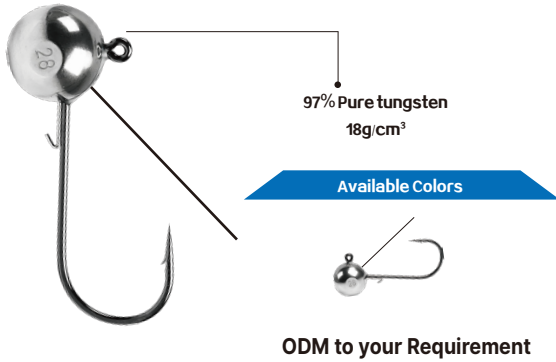

TUNGSTEN WEEDLESS BALL JIG HEAD

TUNGSTEN WEEDLESS BALL JIG HEAD								
Cat.#	Weights	#2	#1	#1/0	#2/0	#3/0	#4/0	No./Pack
18TWBJ	1/8oz. (3.5g)	●	●	●	●	●		3
316TWBJ	3/16oz.(5.3g)	●	●	●	●	●	●	3
14TWBJ	1/4oz. (7.0g)	●	●	●	●	●	●	2
38TWBJ	3/8oz. (10.5g)	●	●	●	●	●	●	2