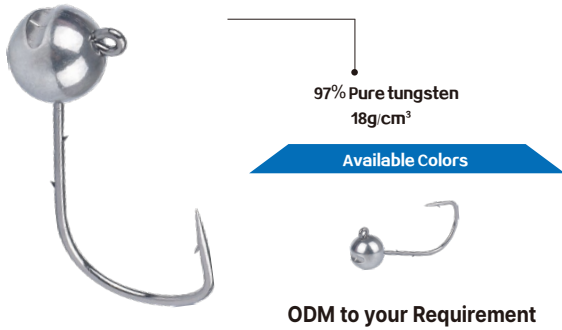

TUNGSTEN ROOT JIG HEAD

TUNGSTEN ROOT JIG HEAD		
Cat.#	Weights	No./Pack
100TRJH	1.0g	5
150TRJH	1.5g	5
200TRJH	2.0g	5
250TRJH	2.5g	5
300TRJH	3.0g	4
250TRJH	3.5g	4
530TRJH	5.3g	3
700TRJH	7.0g	3
105TRJH	10.5g	2
140TRJH	14.0g	2