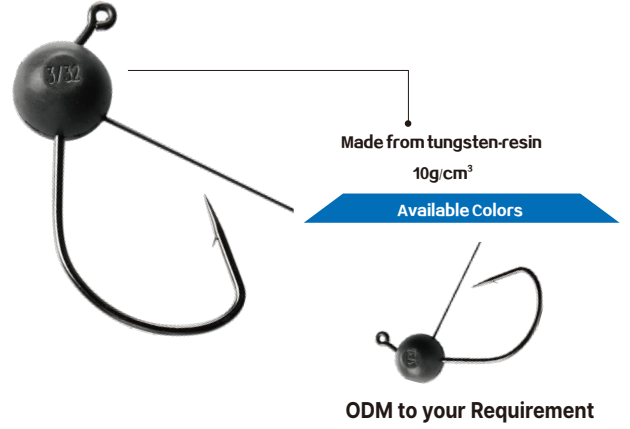

TUNGSTEN-RESIN WEEDLESS WACKY JIG HEAD

TUNGSTEN PROPRLLER JIG HEAD				
Cat.#	Weights	#1	#1/0	No./Pack
132TWJ	1/32oz.(0.9g)	●	●	5
116TWJ	1/16oz.(1.8g)	●	●	5
332TWJ	3/32oz.(2.7g)	●	●	4
18TWJ	1/8oz. (3.5g)	●	●	4

TUNGSTEN-RESIN WEEDLESS WACKY JIG HEAD				
Cat.#	Weights	#1	#1/0	No./Pack
132TWWJ	1/32oz.(0.9g)	●	●	5
116TWWJ	1/16oz.(1.8g)	●	●	5
332TWWJ	3/32oz.(2.7g)	●	●	4
18TWWJ	1/8oz. (3.5g)	●	●	4