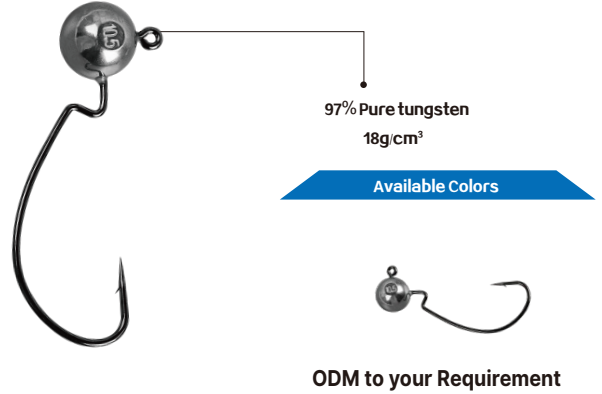

TUNGSTEN OFFSET JIG HEAD

TUNGSTEN OFFSET JIG HEAD					
Cat.#	Weights	#1/0	#2/0	#3/0	No./Pack
116TOJH	1/16oz.(1.8g)	●	●		3
332TOJH	3/32oz.(2.7g)	●	●		3
18TOJH	1/8oz. (3.5g)	●	●	●	2
316TOJH	3/16oz.(5.3g)	●	●	●	2
14TOJH	1/4oz. (7.0g)	●	●	●	2
38TOJH	3/8oz. (10.5g)	●	●	●	2