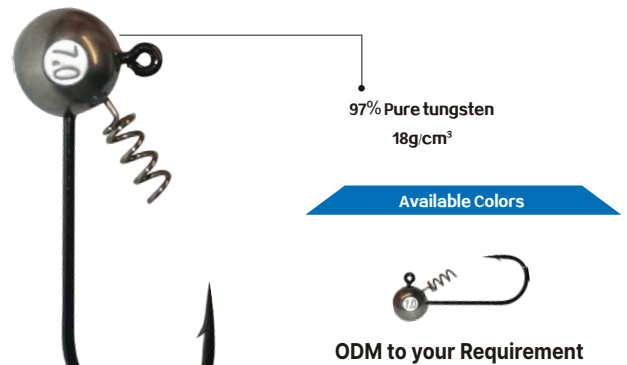

TUNGSTEN SHAKEDOWN BALL JIG HEAD

TUNGSTEN SHAKEDOWN BALL JIG HEAD								
Cat.#	Weights	#2	#1	#1/0	#2/0	#3/0	#4/0	No./Pack
18TSBJ	1/8oz. (3.5g)	●	●	●	●	●		3
316TSBJ	3/16oz.(5.3g)	●	●	●	●	●	●	3
14TSBJ	1/4oz. (7.0g)	●	●	●	●	●	●	2
38TSBJ	3/8oz. (10.5g)	●	●	●	●	●	●	2