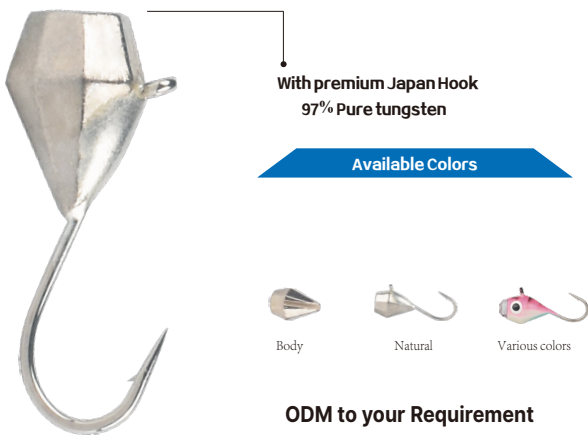

TUNGSTE FACETED DROP ICE JIG

With premium Japan Hook

97% Pure tungsten

Available Colors

Body

Natural

Various colors

ODM to your Requirement

TUNGSTE FACETED DROP ICE JIG			
Cat.#	Weights	Size(mm)	Hook
TFIJ027	0.45	2.7	16#
TFIJ032	0.9	3.2	14#
TFIJ040	1.4	4	12#
TFIJ050	1.9	5	12#
TFIJ060	2.4	6	10#